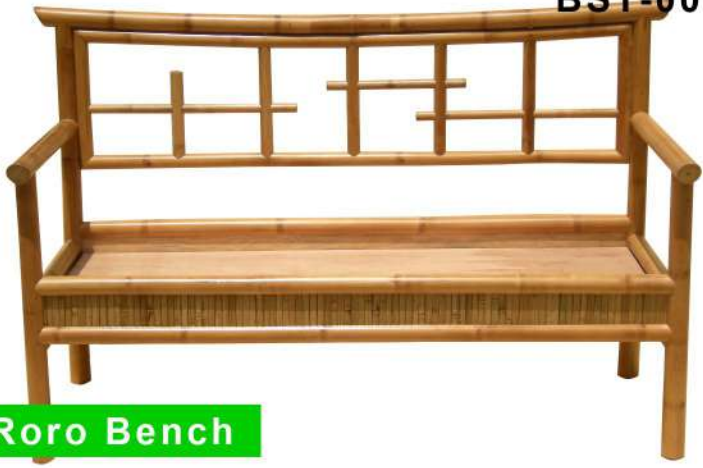

BB-001

Bamboo Bench

Size: 49"W x 38"D
Seat From Floor: 16"
Overall Height: 32"

BB-002

Bamboo Bench Deluxe

Size: 49"W x 38"D
Seat From Floor: 16"
Overall Height: 32"

BB-001

Bamboo Bench with Nipa Roof

Size: 49"W x 38"D
Seat From Floor: 16"
Overall Height: 32"

BB-001

Bamboo Couple Bench

Size: 49"W x 38"D
Seat From Floor: 16"
Overall Height: 32"

BST-003

Roro Bench

Size: 71"W x 30"D
Height: 32"

BST-003

Garden Bench

Size: 71"W x 30"D
Height: 32"

BCS-001

Garden Bench

Size: 71"W x 30"D
Height: 32"

BKS-001

Garden Bench

Size: 54"W x 21"D
Height: 36"